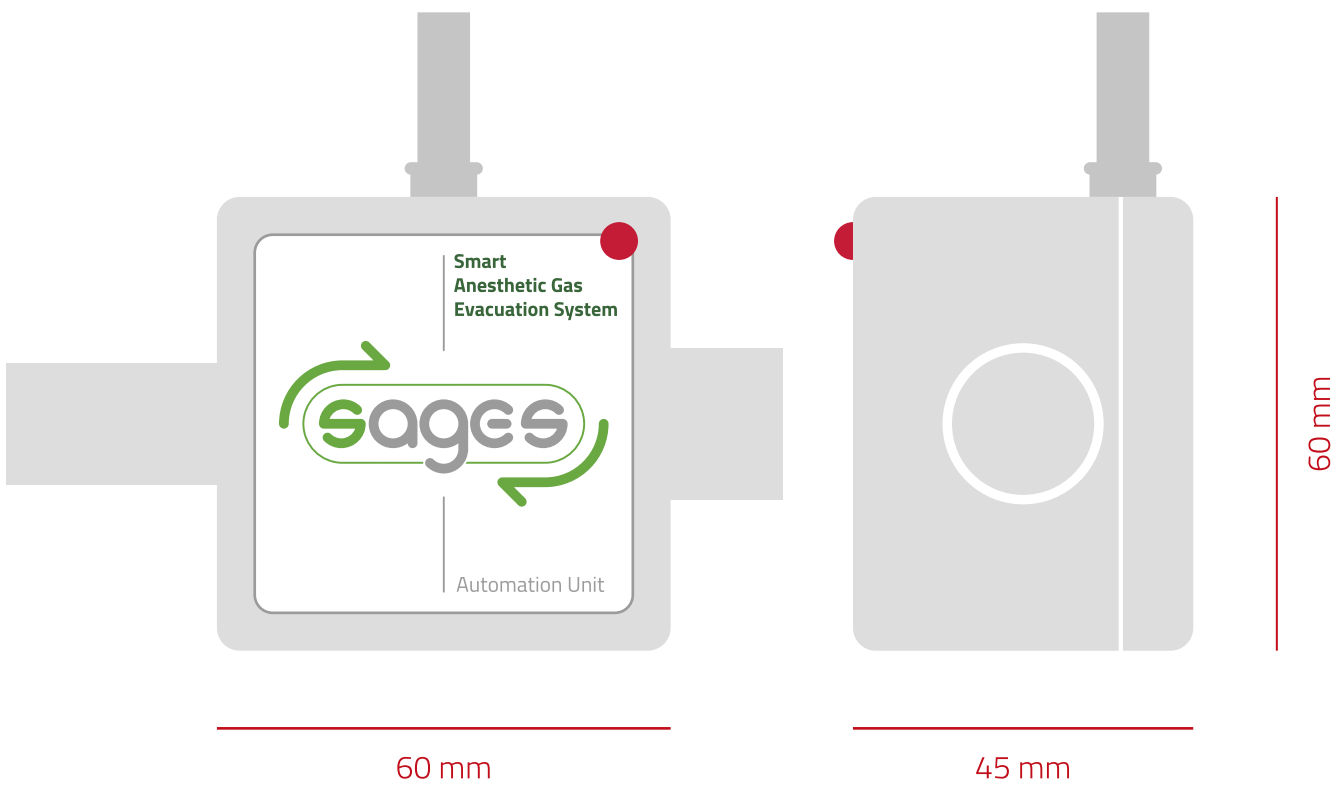

Smart Anesthetic Gas Evacuation System

Schemes and measures

SAGES

Smart Anesthetic Gas Evacuation System
Operating scheme

SAGES

Smart Anesthetic Gas Evacuation System
Control Unit

SAGES
Smart Anesthetic Gas Evacuation System
Control Unit

SAGES

Smart Anesthetic Gas Evacuation System
Automation Unit

SAGES

Smart Anesthetic Gas Evacuation System
Automation Unit

SAGES

Smart Anesthetic Gas Evacuation System
Control Unit