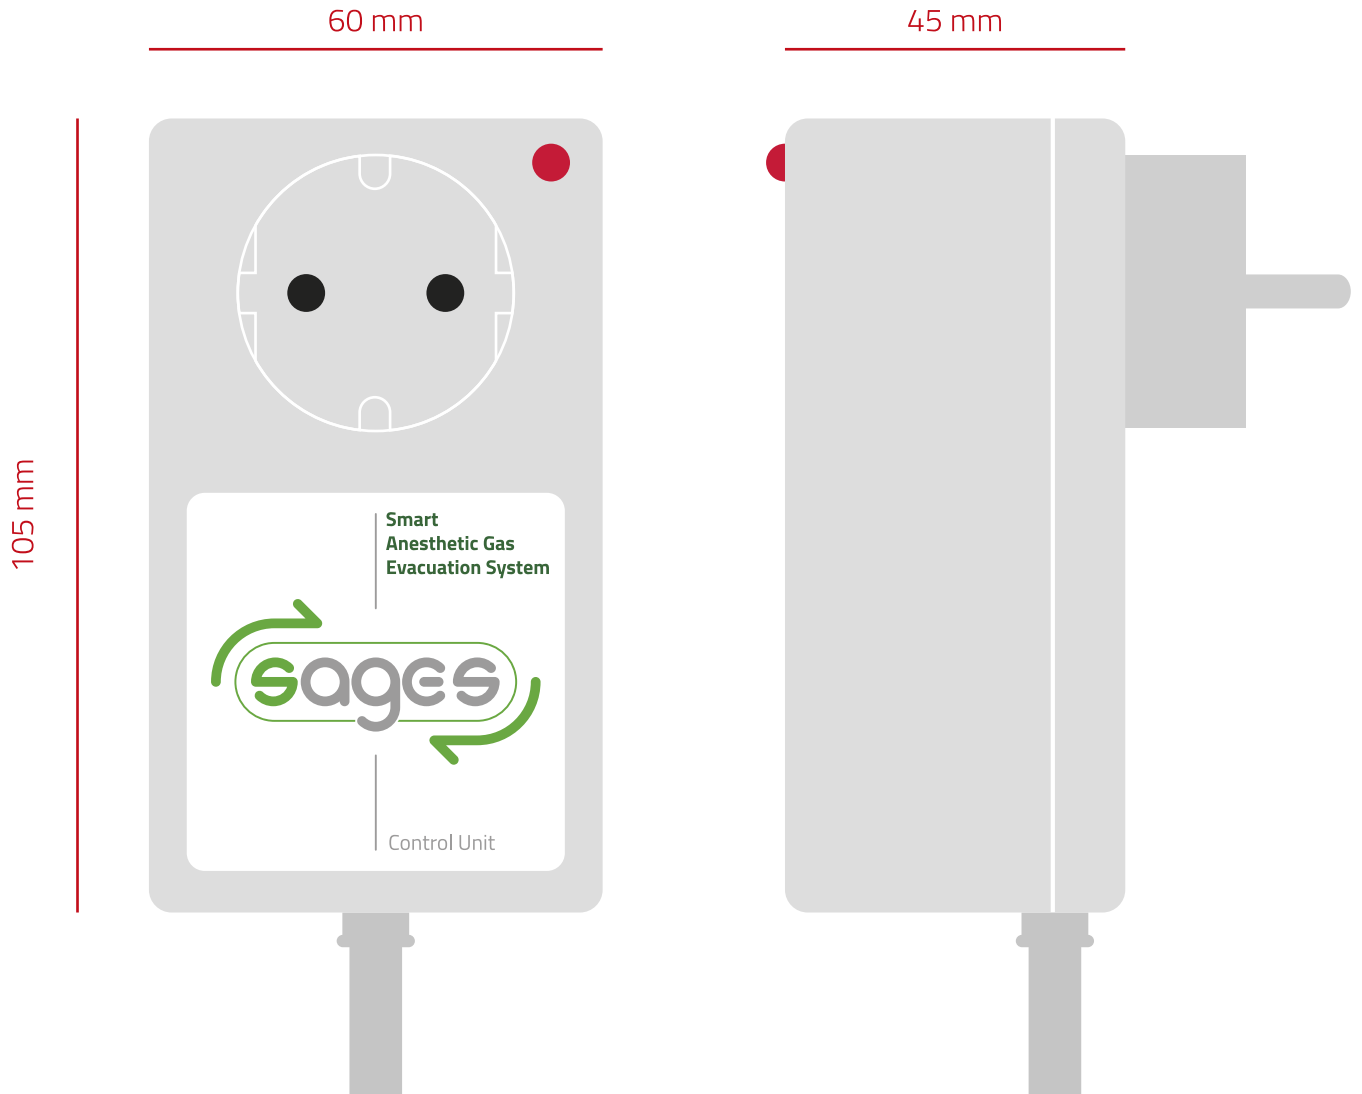

Smart Anesthetic Gas Evacuation System

Schemes and measures

SAGES

Smart Anesthetic Gas Evacuation System
Operating scheme

SAGES

Smart Anesthetic Gas Evacuation System
Control Unit

SAGES
Smart Anesthetic Gas Evacuation System
Control Unit

SAGES

Smart Anesthetic Gas Evacuation System
Automation Unit

SAGES

Smart Anesthetic Gas Evacuation System
Automation Unit

SAGES

Smart Anesthetic Gas Evacuation System
Control Unit